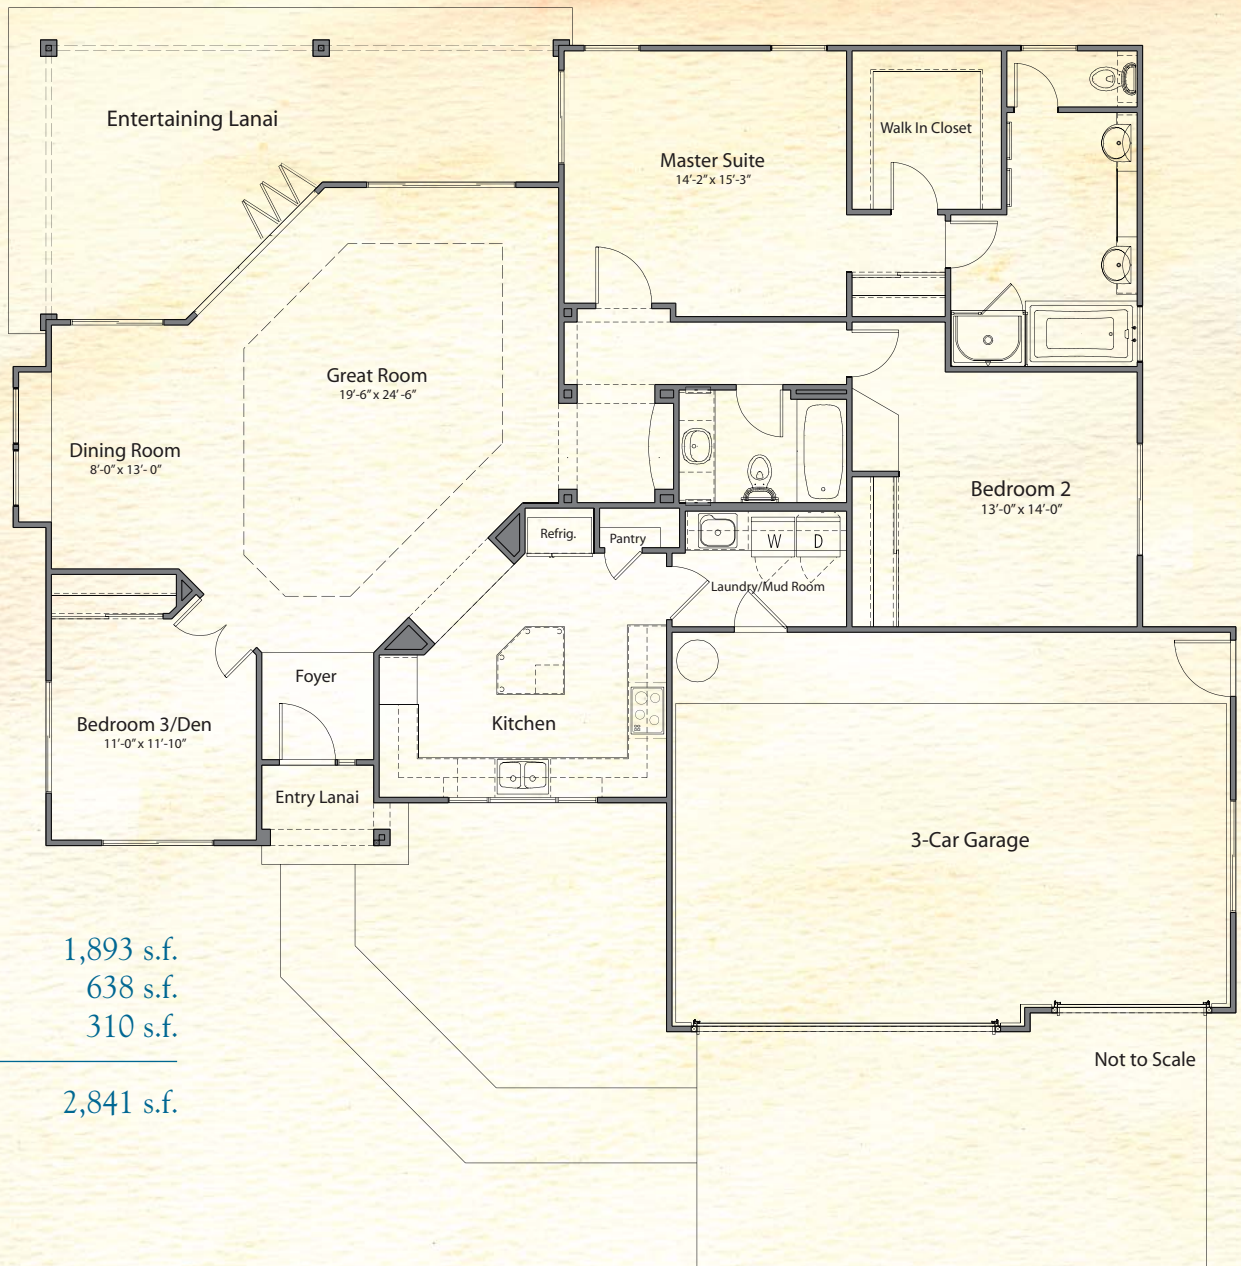

Residence One
 3 Bedrooms/Den, 2 Baths

Interior:	1,893 s.f.
Garage:	638 s.f.
Lanai:	310 s.f.
<hr/>	
Total:	2,841 s.f.

Not to Scale